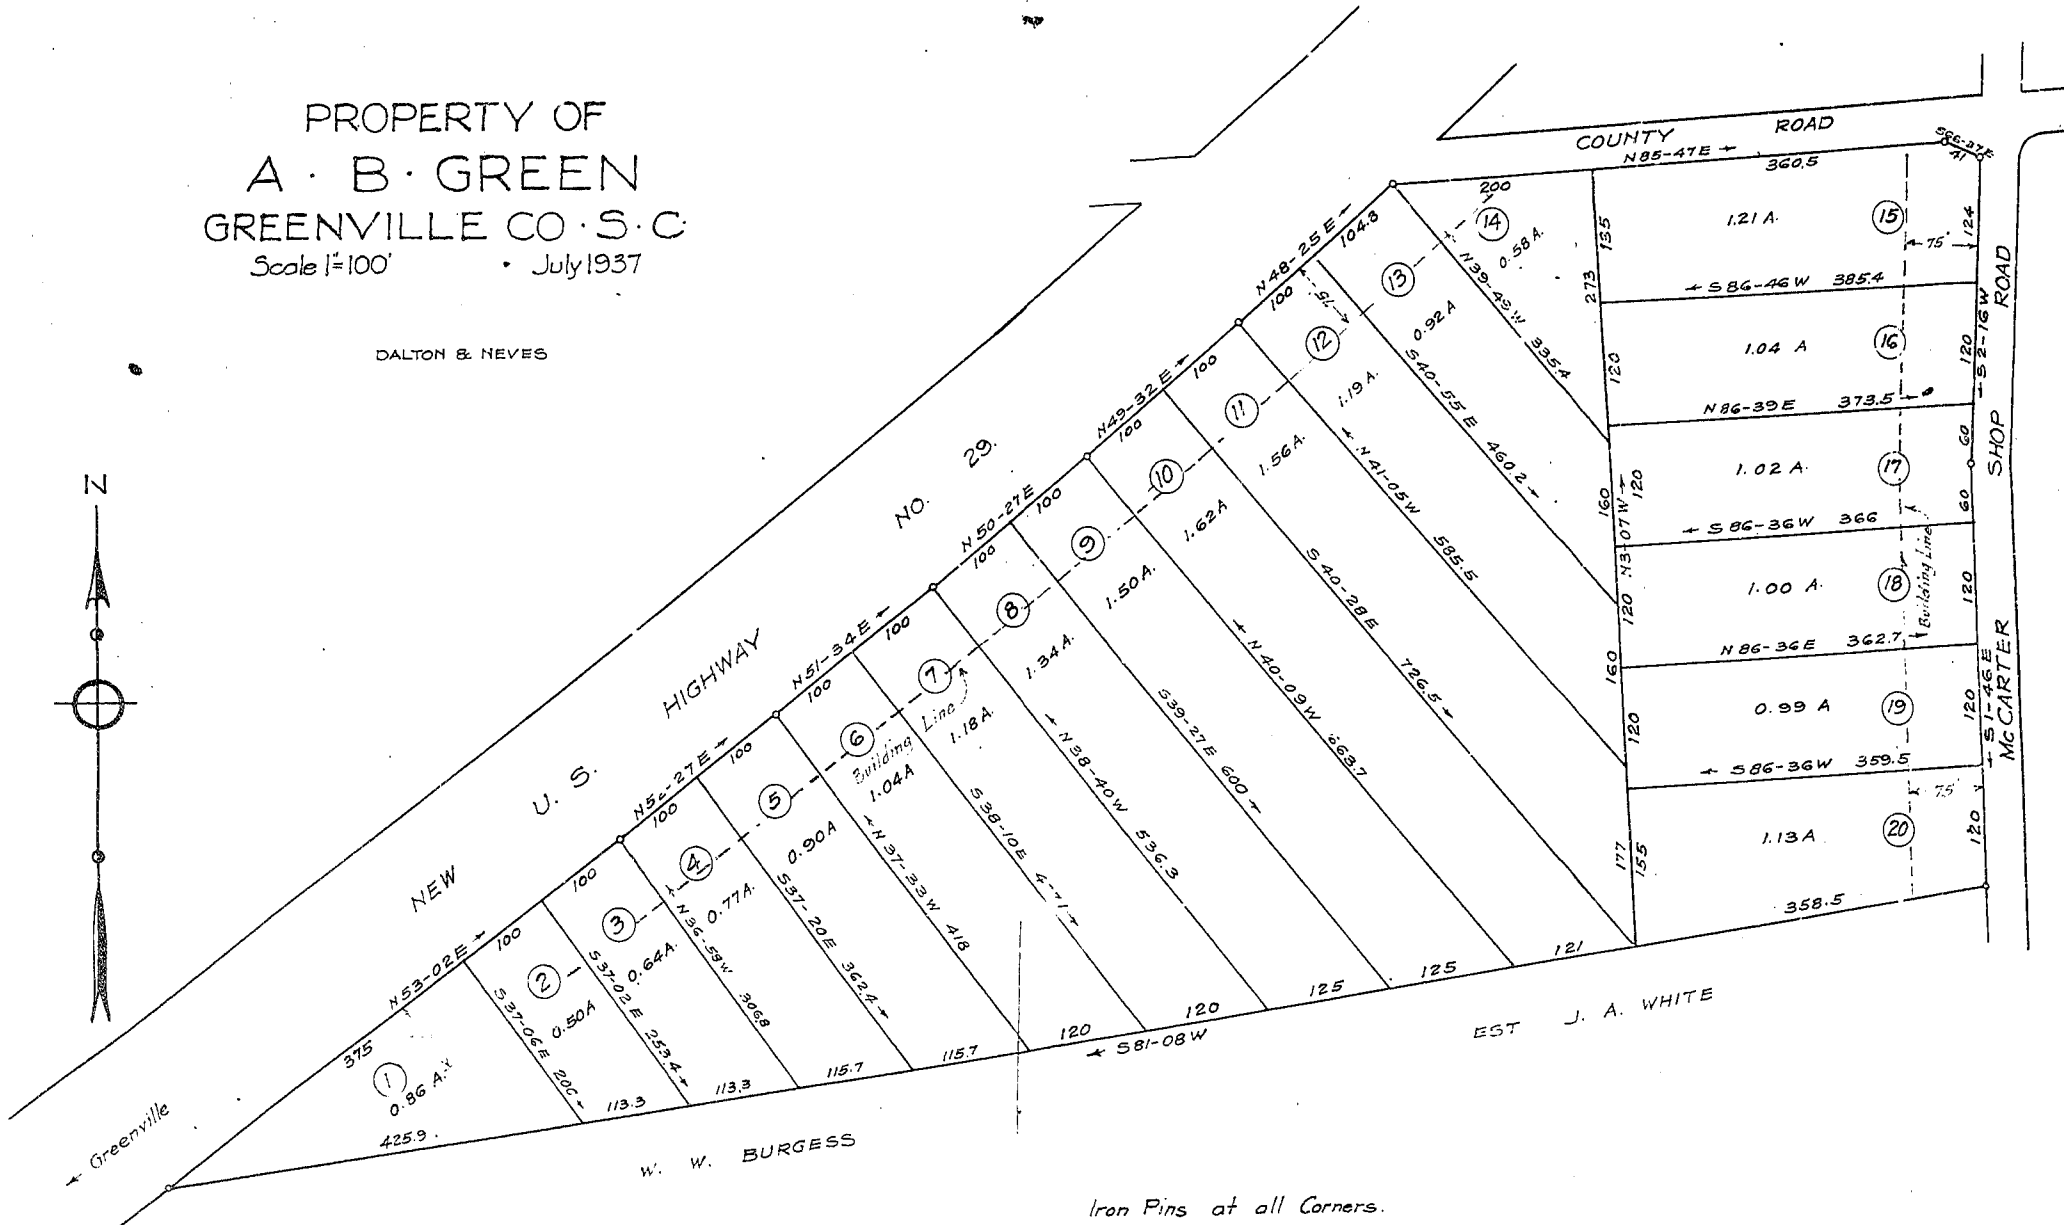

PROPERTY OF
A · B · GREEN
 GREENVILLE CO · S · C
 Scale 1"=100' · July 1937

DALTON & NEVES

W. W. BURGESS

EST J. A. WHITE

Iron Pins at all Corners.